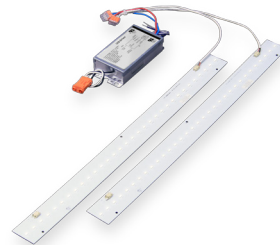

- 10 year warranty
- 4' and 8' lengths
- Fast Install - 5 minutes typ.
- Dust Free Lens Design
- Telescoping to fit most widths
- DLC Qualified for Max Rebate
- >112 lumens/watt

LMR RETROFIT KIT SERIES MODULAR STRIP RETROFIT

- 10 year warranty
- Easy Install - magnet or tape
- Range from 2400 - 7000L
- >200,000 hrs Rated Lifetime
- DLC Qualified for Max Rebate
- >116 lumens/watt

LMDR SERIES DIFFUSED MODULAR STRIP RETROFIT

- 10 year warranty
- Diffused light
- Easy Install - magnet or tape
- Range from 2400 - 7000L
- >200,000 hrs Rated Lifetime
- DLC Qualified for Max Rebate
- >116 lumens/watt