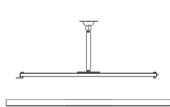

SINGLE PENDANT